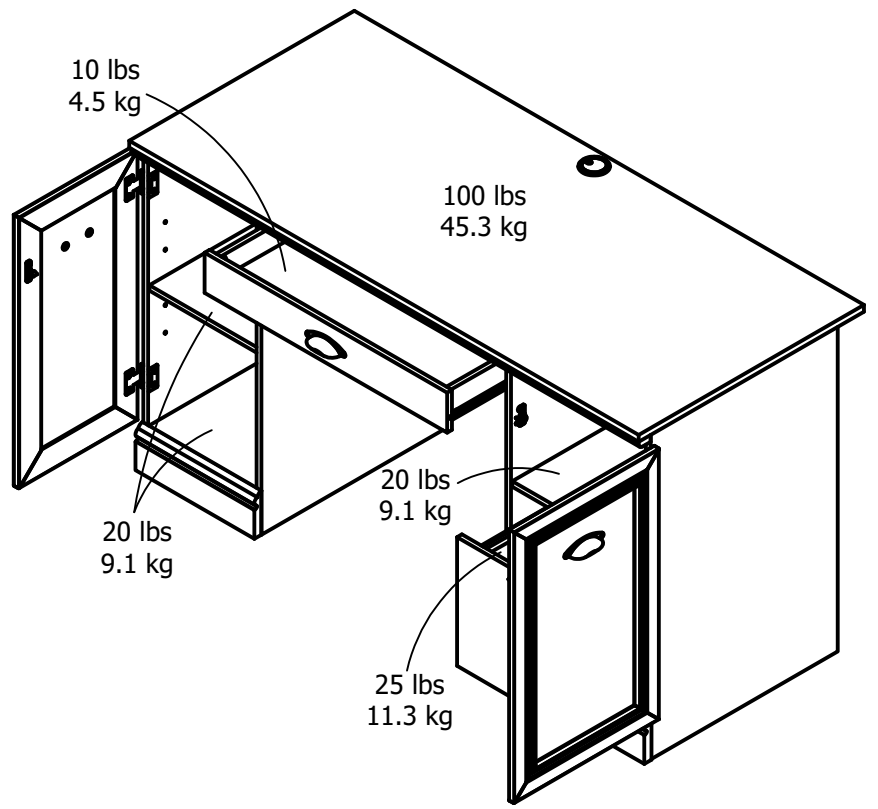

pencil drawer:
23.7"W
12.97" D
2.05" H

file drawer:
12.17"W
12.97" D
8.1" H

Wood Breakdown: 85% PB & 10% MDF

Total storage: 10.2 cubic feet

Overall Product Size:
53.6" W x 23.7" D x 30.3" H
136.2cm W x 60.2cm D x 77cm H

Maximum Weight Capacities
Unit Weight: 102 lbs (46.2 kg)